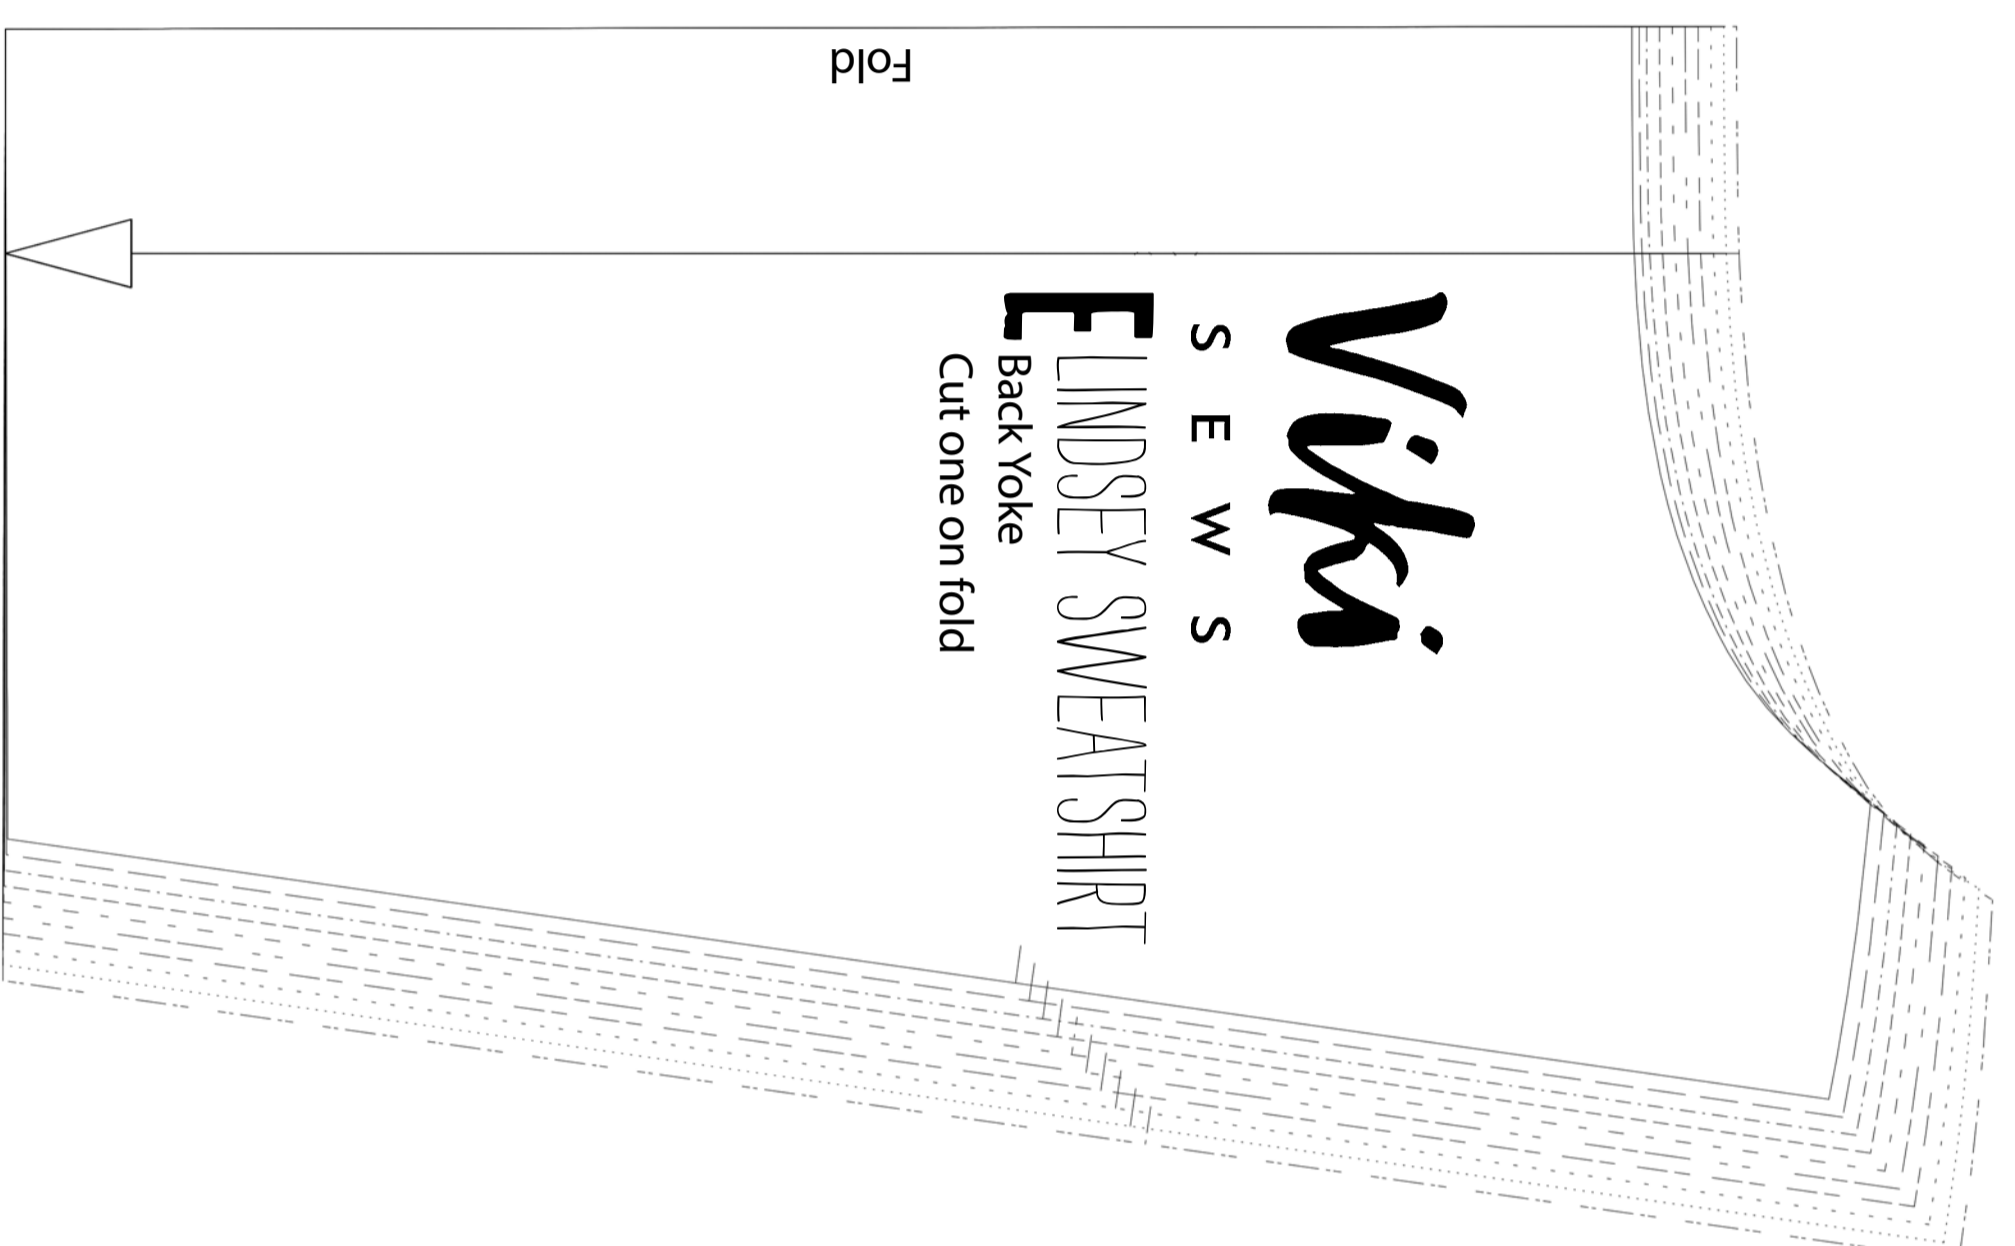

UK SIZE

6
8
10
12
14
16
18
20
22
24

UK SIZE

- 6
- 8
- 10
- 12
- 14
- 16
- 18
- 20
- 22
- 24

Viki
S E W S
LINDSEY SWEATSHIRT
Back
Cut one on fold

Viki
S E W S
LINDSEY SWEATSHIRT
Front
Cut one on fold

6
8
10
12
14
16
18
20
22
24