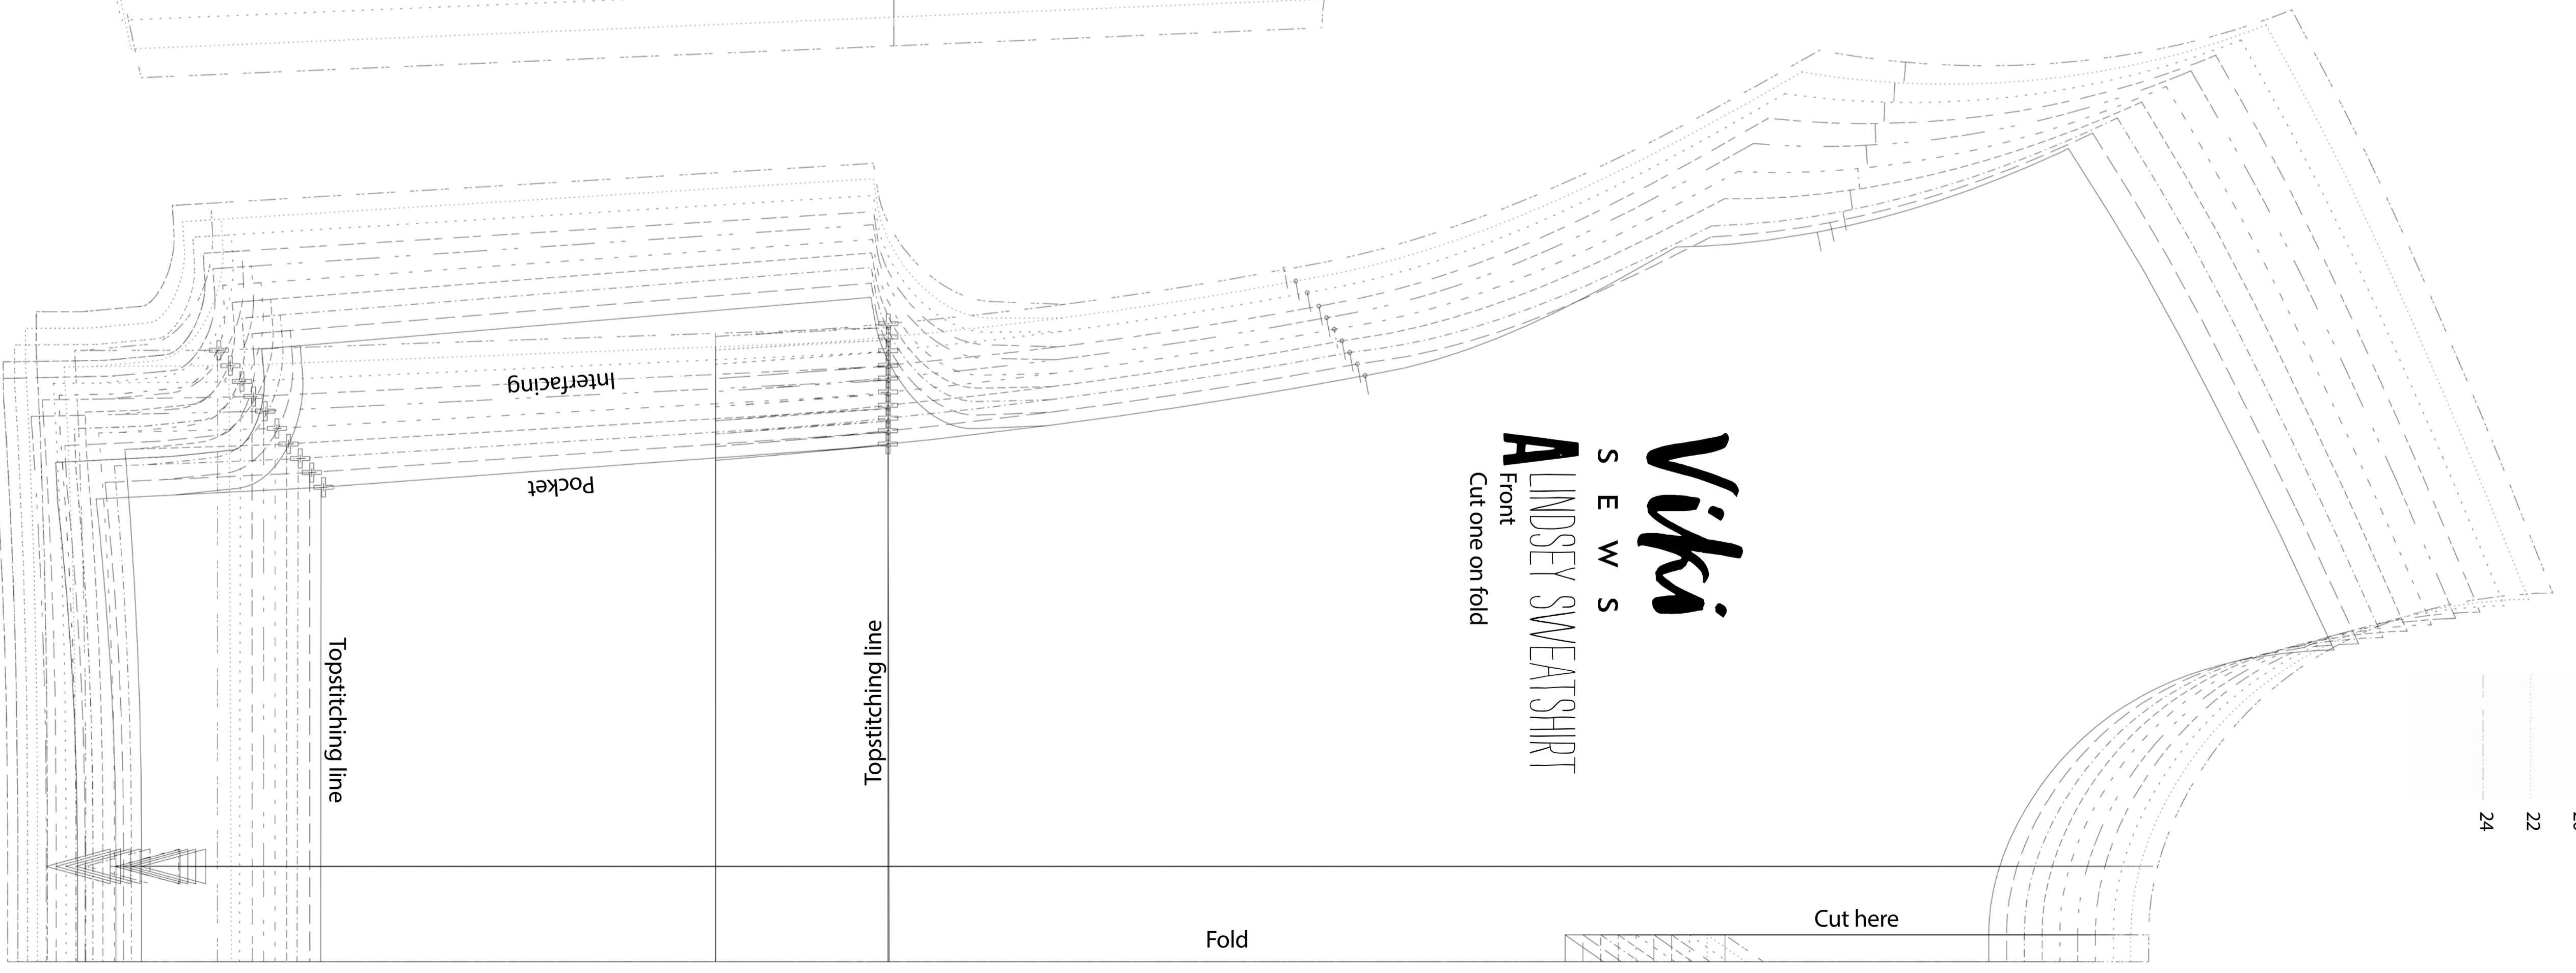

UK SIZE

6
8
10
12
14
16
18
20
22
24

UK SIZE

- 6
- 8
- 10
- 12
- 14
- 16
- 18
- 20
- 22
- 24

Viki
S E W S
LINDSEY SWEATSHIRT
Back
Cut one on fold

Viki
S E W S
LINDSEY SWEATSHIRT
Front
Cut one on fold

6
8
10
12
14
16
18
20
22
24